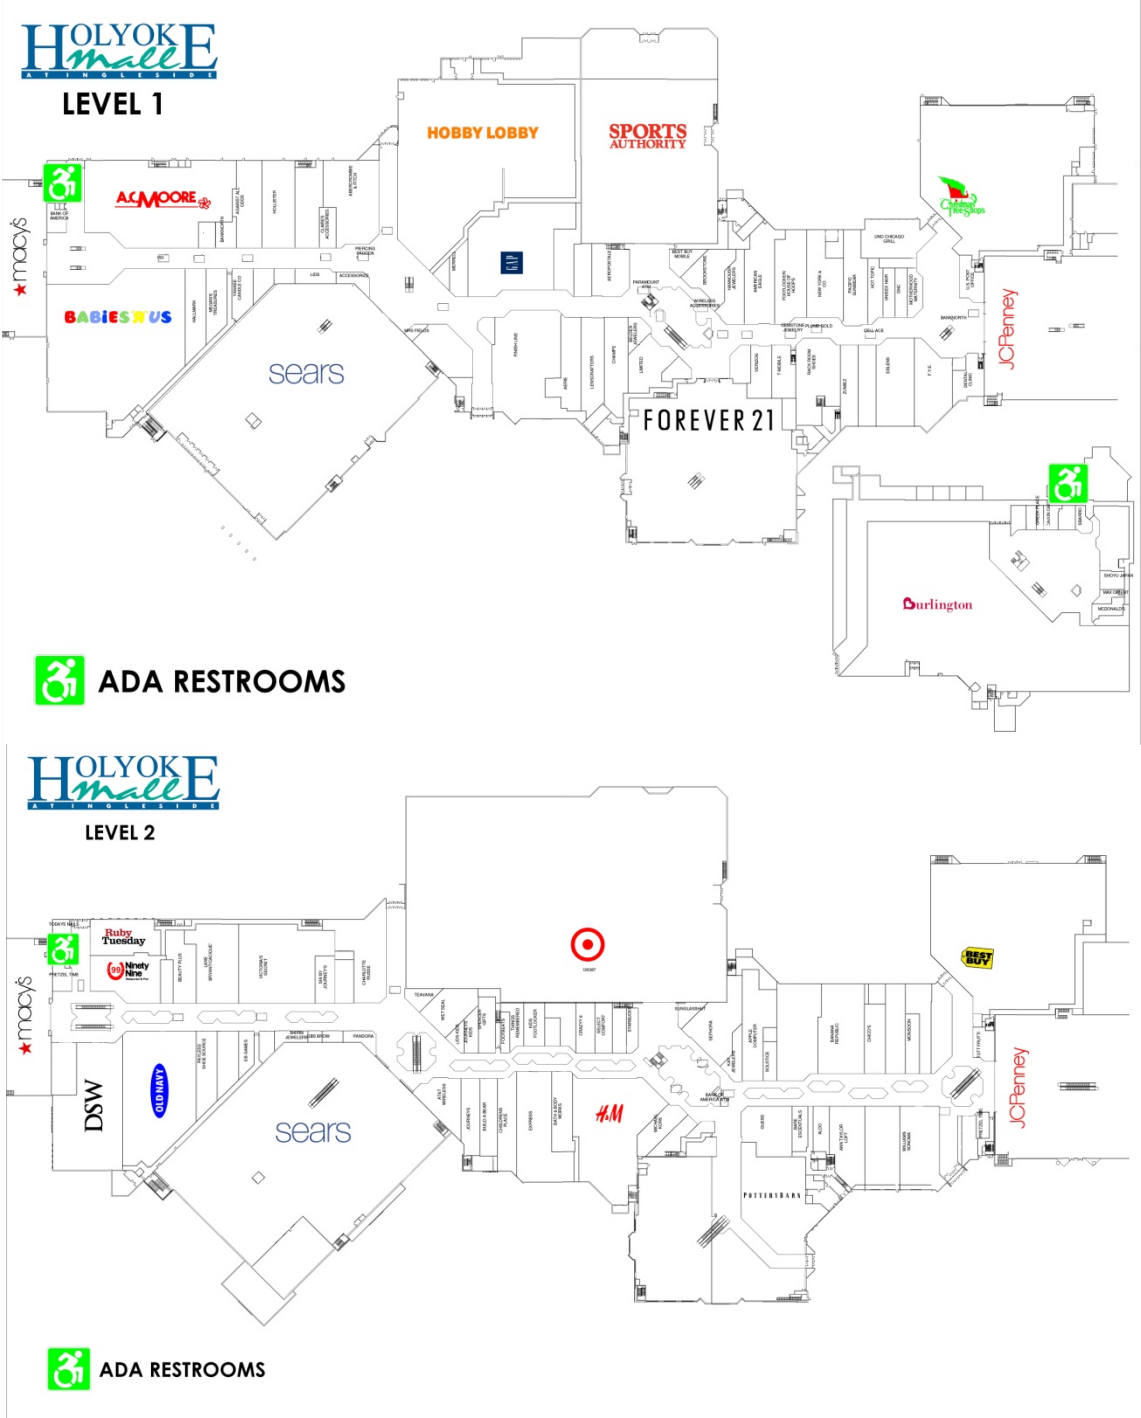

ADA accessible entrances are identified below and ample parking is available throughout the site. Thank you for shopping at Holyoke Mall.

Handicap Accessible restrooms can be found here:

In addition, please visit our anchor stores for family style and handicap accessible restrooms.