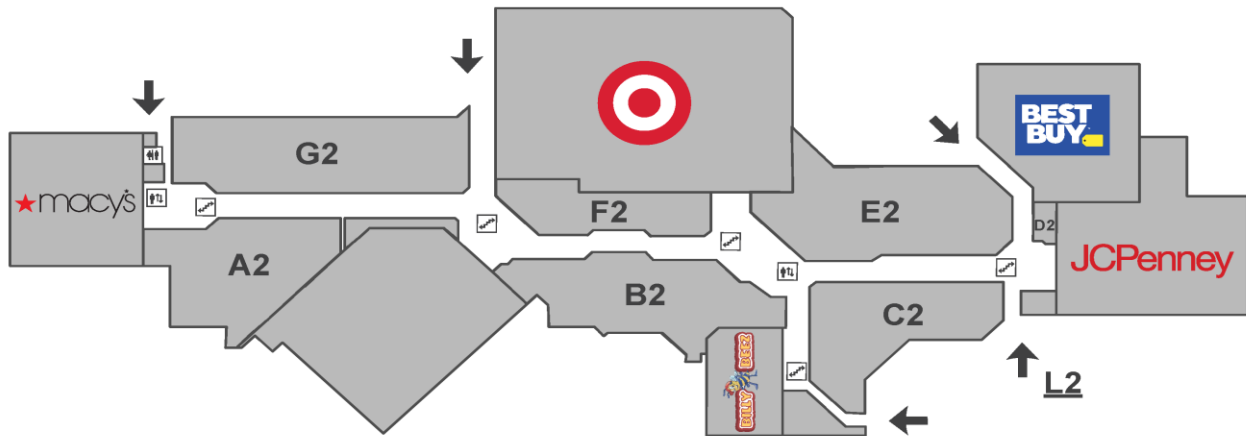

HOLYOKE *Mall* E

A T I N G L E S I D E

STORE NAME

MAP LOCATION

STORE NAME

MAP LOCATION

110 Grill
 A Touch of Beauty
 A Touch of Beauty Hair & Nails
 Aerie
 Aeropostale
 Against All Odds
 Aldo
 All In Adventure
 American Eagle Outfitters
 Anugraha Brows
 Apple
 AT&T Wireless
 Baby GAP
 Banana Republic

C2
 A2
 C1
 B1
 F1
 G1
 C2
 B1
 E1
 F2
 E2
 B2
 F1
 E2

Lenscrafters
 Latino Cuisine
 Lids
 Lin's Relaxation Station
 LOFT
 Macy's
 Mall Convenience
 Max Orient
 McDonald's
 Mi Amor
 Michael Kors
 Motherhood Maternity
 Mrs. Field's Cookies
 New York & Company