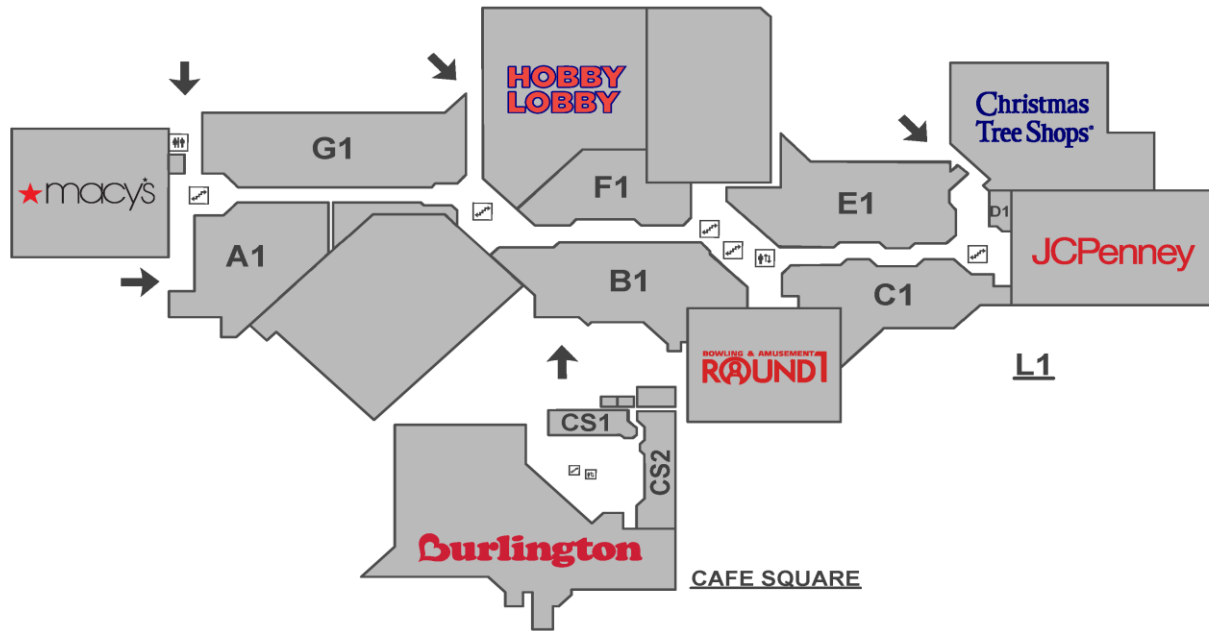

HOLYOKE *Mall* E

A T I N G L E S I D E

STORE NAME

MAP LOCATION

STORE NAME

MAP LOCATION

110 Grill
 A Touch of Beauty
 A Touch of Beauty Hair & Nails
 Aerie
 Aeropostale
 Against All Odds
 Aldo
 All In Adventure
 American Eagle Outfitters
 Anugraha Brows
 Apple
 AT&T Wireless
 Baby GAP
 Banana Republic

C2
 A2
 C1
 B1
 F1
 G1
 C2
 B1
 E1
 F2
 E2
 B2
 F1
 E2

Lenscrafters
 Latino Cuisine
 Lids
 Lin's Relaxation Station
 LOFT
 Macy's
 Mall Convenience
 Max Orient
 McDonald's
 Mi Amor
 Michael Kors
 Motherhood Maternity
 Mrs. Field's Cookies
 New York & Company