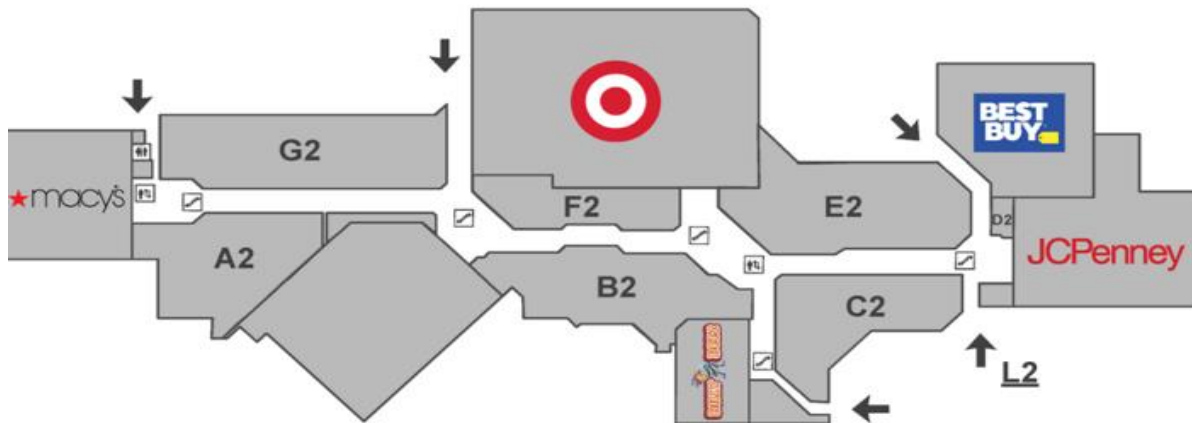

HOLYOKE Mall

A T I N G L E S I D E

STORE NAME

110 Grill
A Touch of Beauty
A Touch of Beauty Hair & Nails
Aerie
Aeropostale
Against All Odds
All In Adventures
Altitude
American Eagle Outfitters
Anugraha Brows
Apple
AT&T Wireless
Banter by Piercing Pagoda
Bar-ber
Bath & Body Works
Bee & Co
Best Buy

MAP LOCATION

C2
A2
C1
B1
F1
G1
B1
A1
E1
B2
E2
E1 & G1
G1
F1
C1
See Map

STORE NAME

Kings Jewelry
LA 7
Lane Bryant
Lenscrafters
Lids
Lin's Relaxation Station
LOFT
Lovesac
Lovisa
Macy's/Macy's Backstage
Mandati Jewelers
Max Orient
Memorable Jewelry
Metro by Tmobile
Milkshake Lovers
Miniso
Monsoon Bistro Asian Cuisine

MAP LOCATION

F2
G2
G2
B1
A1
A1 & B1
C2
Inside Best Buy
C2
See Map
C1
CS2
A1
B1
B1
F2
G2