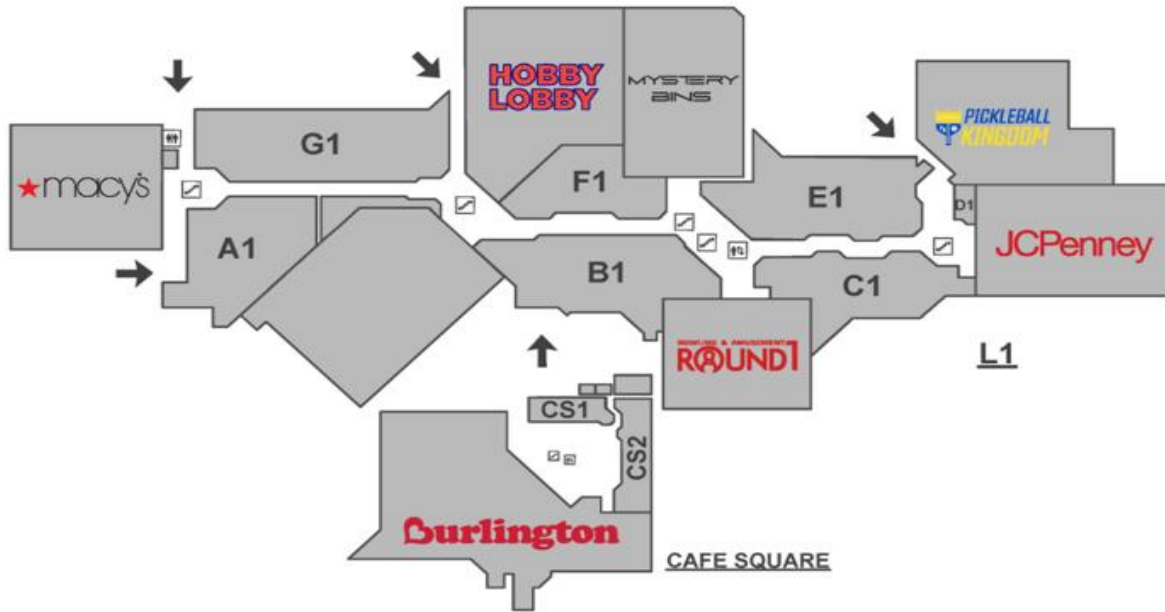

HOLYOKE Mall

A T I N G L E S I D E

STORE NAME

110 Grill
A Touch of Beauty
A Touch of Beauty Hair & Nails
Aerie
Aeropostale
Against All Odds
All In Adventures
Altitude
American Eagle Outfitters
Anugraha Brows
Apple
AT&T Wireless
Banter by Piercing Pagoda
Bar-ber
Bath & Body Works
Bee & Co
Best Buy

MAP LOCATION

C2
A2
C1
B1
F1
G1
B1
A1
E1
B2
E2
E1 & G1
G1
F1
C1
See Map

STORE NAME

Kings Jewelry
LA 7
Lane Bryant
Lenscrafters
Lids
Lin's Relaxation Station
LOFT
Lovesac
Lovisa
Macy's/Macy's Backstage
Mandati Jewelers
Max Orient
Memorable Jewelry
Metro by Tmobile
Milkshake Lovers
Miniso
Monsoon Bistro Asian Cuisine

MAP LOCATION

F2
G2
G2
B1
A1
A1 & B1
C2
Inside Best Buy
C2
See Map
C1
CS2
A1
B1
B1
F2
G2