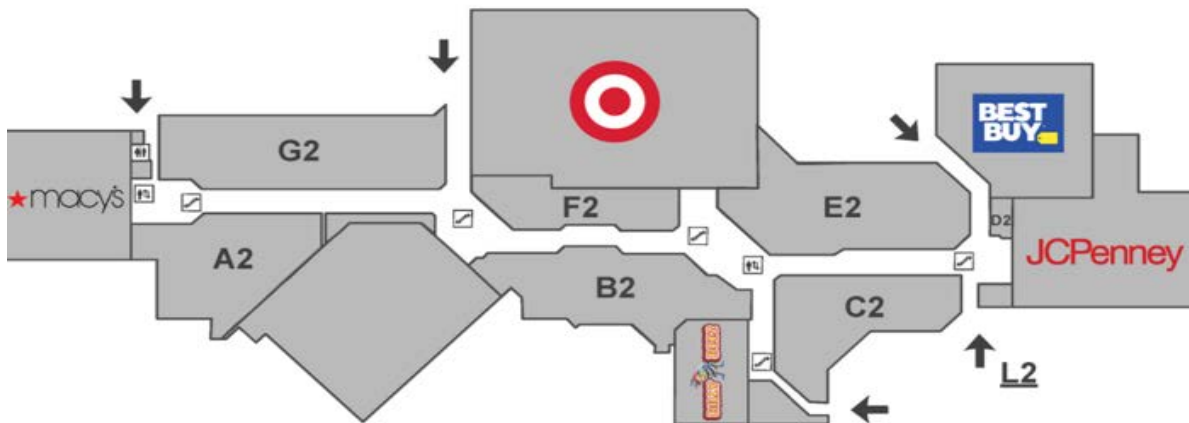

HOLYOKE Mall

A T I N G L E S I D E

STORE NAME

110 Grill
A Touch of Beauty
A Touch of Beauty Hair & Nails
Aerie
Aeropostale
Against All Odds
All In Adventures
Altitude
American Eagle Outfitters
Anugraha Brows
Apple
AT&T Wireless
Banter by Piercing Pagoda
Bar-ber
Bath & Body Works
Bee & Co
Best Buy

MAP LOCATION

C2
A2
C1
B1
F1
G1
B1
A1
E1
B2
E1 & G1
G1
F1
C1
See Map

STORE NAME

Kings Jewelry
LA 7
Lane Bryant
Lenscrafters
Lids
Lin's Relaxation Station
LOFT
Lovesac
Lovisa
Macy's/Macy's Backstage
Mandati Jewelers
Max Orient
Memorable Jewelry
Metro by Tmobile
Milkshake Lovers
Miniso
Monsoon Bistro Asian Cuisine

MAP LOCATION

F2
G2
G2
B1
A1
A1 & B1
C2
Inside Best Buy
C2
See Map
C1
CS2
A1
B1
B1
F2
G2