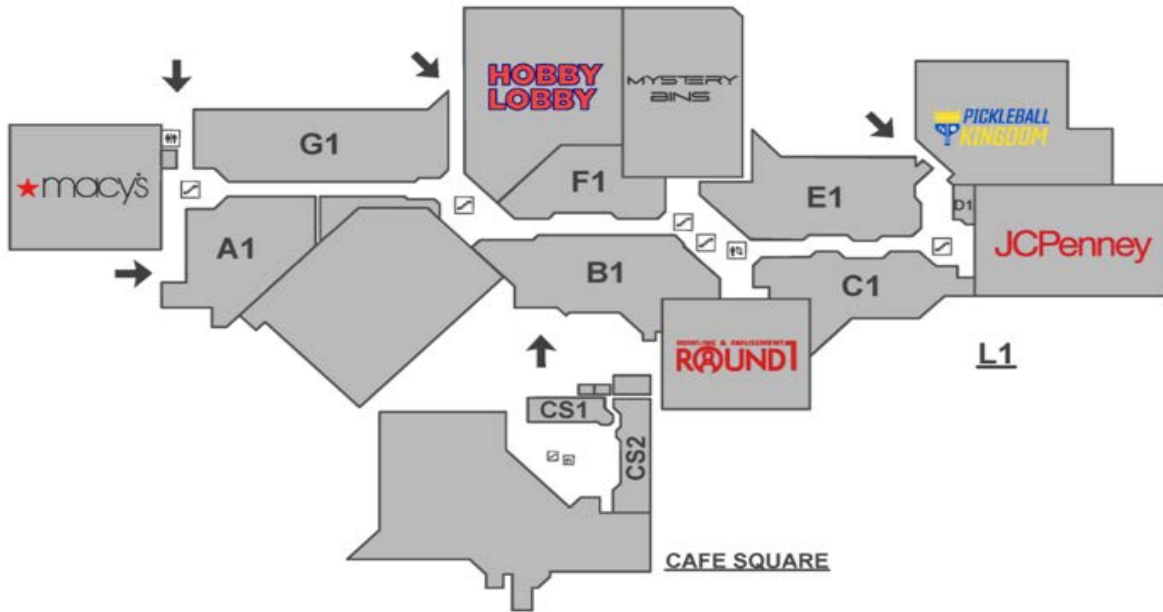

HOLYOKE Mall

A T I N G L E S I D E

STORE NAME

110 Grill
A Touch of Beauty
A Touch of Beauty Hair & Nails
Aerie
Aeropostale
Against All Odds
All In Adventures
Altitude
American Eagle Outfitters
Anugraha Brows
Apple
AT&T Wireless
Banter by Piercing Pagoda
Bar-ber
Bath & Body Works
Bee & Co
Best Buy

MAP LOCATION

C2
A2
C1
B1
F1
G1
B1
A1
E1
B2
E1 & G1
G1
F1
C1
See Map

STORE NAME

Kings Jewelry
LA 7
Lane Bryant
Lenscrafters
Lids
Lin's Relaxation Station
LOFT
Lovesac
Lovisa
Macy's/Macy's Backstage
Mandati Jewelers
Max Orient
Memorable Jewelry
Metro by Tmobile
Milkshake Lovers
Miniso
Monsoon Bistro Asian Cuisine

MAP LOCATION

F2
G2
G2
B1
A1
A1 & B1
C2
Inside Best Buy
C2
See Map
C1
CS2
A1
B1
B1
F2
G2